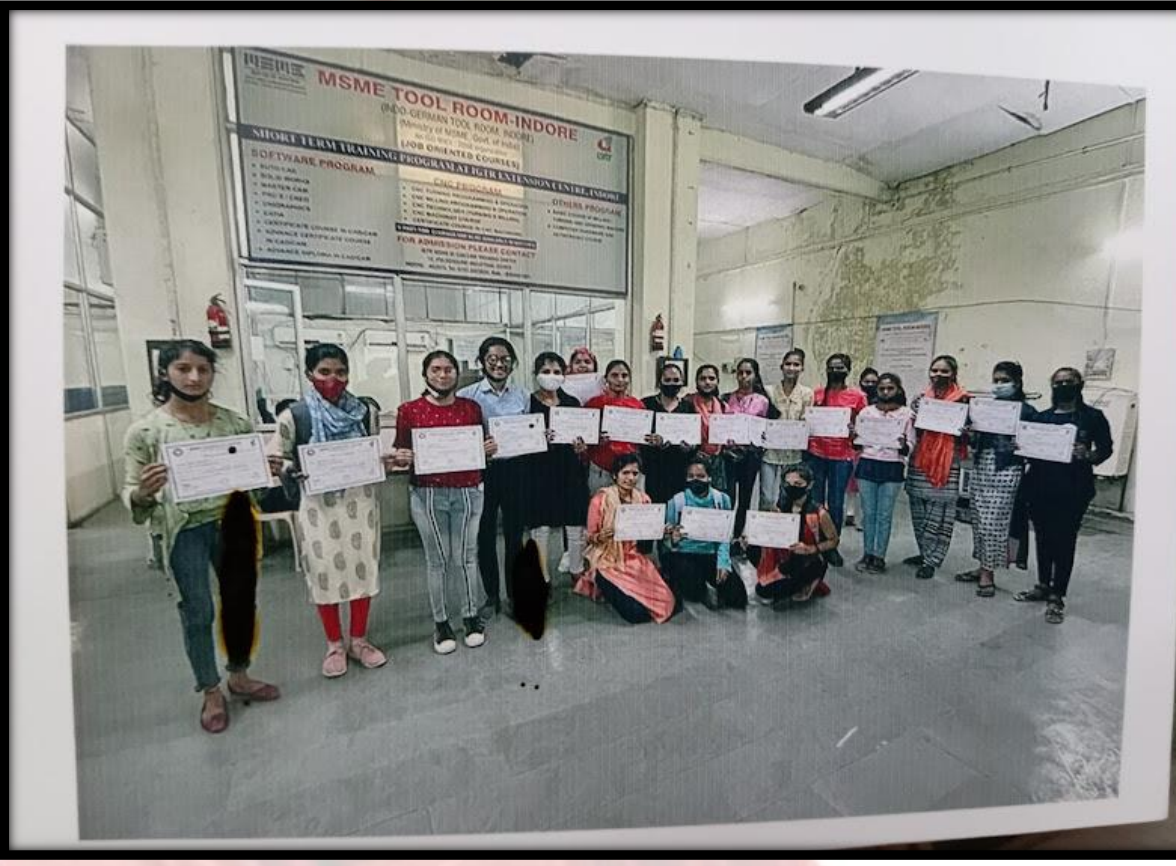

2. Career oriented awareness programs

SN	Title of the Program	Date		Number of enrolled students	Name of the organization
		From	To		
1	Lecture on Career in Psychology	28.08.2019	-	51	“Swami Vivekananda Career Guidance & placement Cell” govt. MLB girls PG college Indore
2	Lecture on Preparation of competitive exam	16.10.2019	-	109	“Swami Vivekananda Career Guidance & placement Cell” govt. MLB girls PG college Indore
3	Preparation of competitive exam	29.09.2019	21.10.2019	218	“Swami Vivekananda Career Guidance & placement Cell” govt. MLB girls PG college Indore

SN	Name of the institution	Date	Number of placed students
1	IDBI Bank	18.08.2021	10
2	SBI life insurance	15.12.2021	05

6. Total Placement

2021-2020

158

7. Job fair

SN	Name of the Institution	Date	Duration	Organizing agency
1	Job fair	24.11.2021	1 Day	District administration Indore

8. Seminar

SN	Name of the program	Date	Duration	Theme of the seminar
1	One day seminar	04.10.2021	1 Day	रोजगारौन्मुखी शिक्षा के नवीन आयाम

PICTURES

THANK YOU
